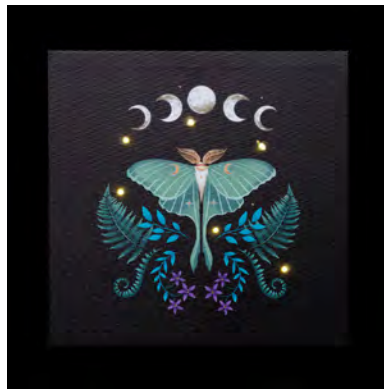

Declaration of Conformity

Something Different Wholesale Ltd, Upper Fforest Way, Enterprise Park, Swansea, SA6 8PJ

Contact Person– Anthony David

Email – customercare@somethingdifferentwholesale.co.uk

Phone Number – 01792 940288

Product Name: Luna Moth Light Up Canvas Plaque

Model: Wall Plaque

Product Code: DF_80623

We at SomethingDifferent Wholesale LTD recognise that the product mentioned in this document conforms to UK standards and regulations. This product upholds the UK specifications attached to it.

Authorising Name: Anthony David

Company Name: Something Different Wholesale LTD

Authorising Signature:

Date: 22.11.2024

Review Date:22.10.2025